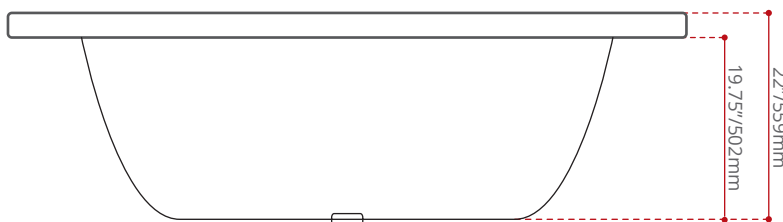

DESCRIPTION:

- Classic Style
- High gloss / Crack-resistant acrylic.
- Made in Canada.
- Complies with CSA & IAPMO standards.

AVAILABLE OPTIONS:

- Biscuit Colour.
- Textured Bottom.

JETTING OPTIONS:

- Lateral Air jets.
- Air illusion jets.
- Filler air jets.
- Square zen jets.
- Neck-Jet massage system.
- Whirlpool jets.
- V-Masseuse.
- Whirlpool V-Masseuse.
- VIGOR +
- Chromatherapy.
- Aromatherapy.
- Comfort Warm

WATER DEPTH

16"/406mm

CAPACITY

116 gal.
439 litres of water

SHIPPING DIMENSIONS

62 x 62x 24" / 1575 x 1575 x 610mm

NET WEIGHT

55.8 kg / 123 lbs

GROSS WEIGHT

66.7 kg / 147 lbs

Measurements may vary ±5mm
- Diagram NOT to scale -