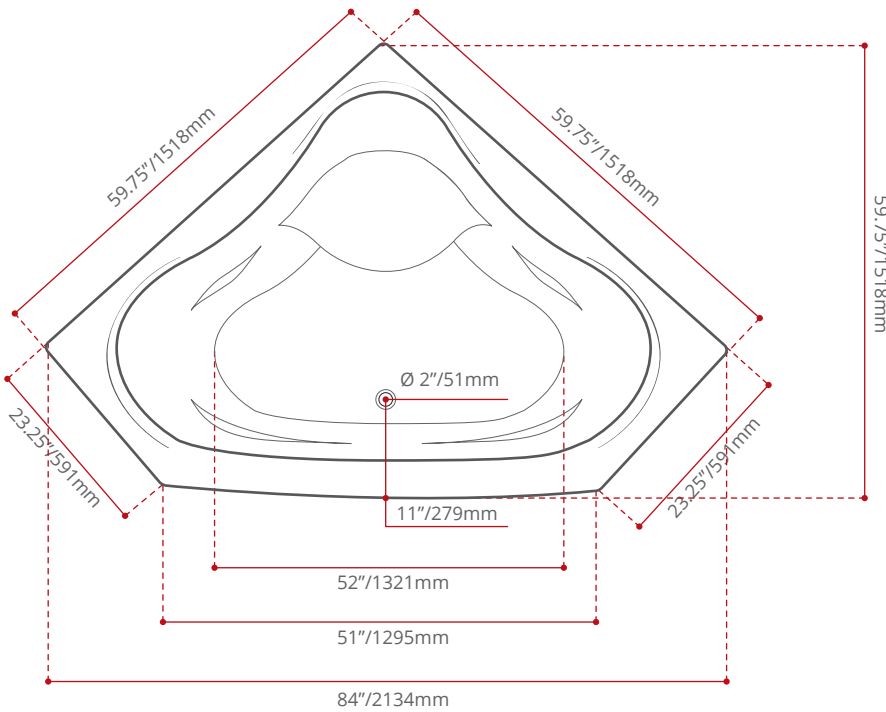

DESCRIPTION:

- Classic Style
- High gloss / Crack-resistant acrylic.
- Made in Canada.
- Complies with CSA & IAPMO standards.

AVAILABLE OPTIONS:

- Biscuit Colour.
- Textured Bottom.

JETTING OPTIONS:

- Lateral Air jets.
- Air illusion jets.
- Filler air jets.
- Square zen jets.
- Neck-Jet massage system.
- Whirlpool jets.
- V-Masseuse.
- Whirlpool V-Masseuse.
- VIGOR +
- Chromatherapy.
- Aromatherapy.
- Comfort Warm

WATER DEPTH

16"/406mm

CAPACITY

116 gal.
439 litres of water

SHIPPING DIMENSIONS

62 x 62x 24" / 1575 x 1575 x 610mm

NET WEIGHT

55.8 kg / 123 lbs

GROSS WEIGHT

66.7 kg / 147 lbs

Measurements may vary ±5mm
- Diagram NOT to scale -